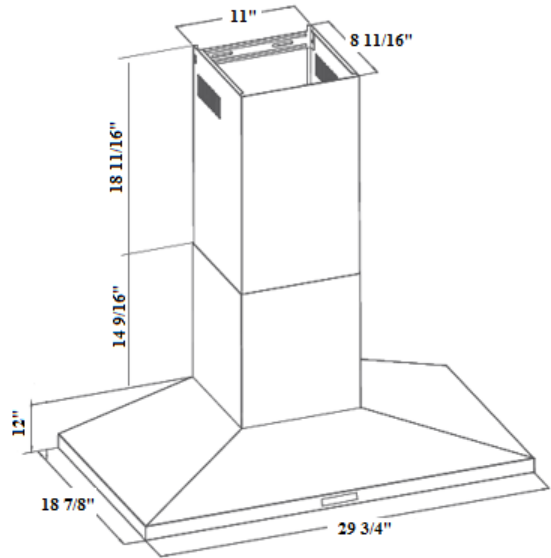

XC-WA0675F11D12 - CANOPY WALL-MOUNT RANGE HOOD

Price: $624.00

Specification	
Type	Canopy Wall-Mounted
Total Power (W)	430
Width	29 3/4"
Voltage & Frequency	120V, 60Hz
Motor	1 x 330W
Fan speed	3
Switch Control	Soft touch timer delay, Filter indication
Remote Control	Yes
Lamp type & power	LED, 2 x 3.5W
Filter	Baffle Filter
Dimension of outlet adapter	6" Round
Bottom Chimney	Yes
Top Chimney	Yes
Aluminum duct	Optional
Recirculation	Optional
Performance	
Max air flow CFM	500 (claim as 860cfm)
Noise level high speed (Sones)	10
Approval	
Approval	ETL