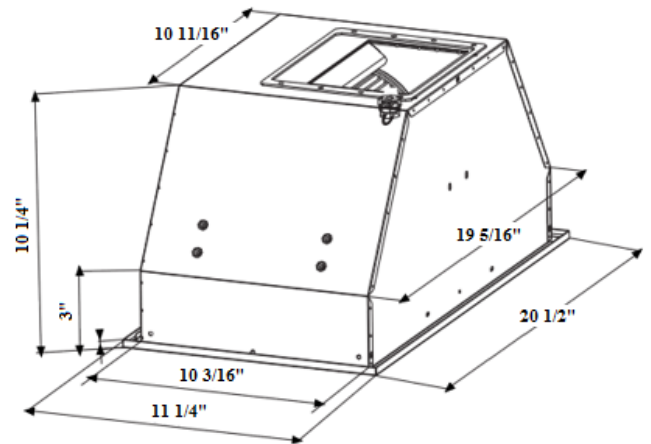

XC-F1152P1D11 - ELITE BUILT-IN RANGE HOOD

Price: $380.00

Specification	
Type	Under Cabinet Insert
Total Power (W)	220
Width	20 ½"
Voltage & Frequency	120V, 60Hz
Motor	1 x 120W
Fan speed	3
Switch Control	Push button
Lamp type & power	LED, 2 x 3W
Filter	2 pieces baffle filter
Dimension of outlet adapter	6" round
Aluminum duct	Optional
Recirculation	N/A
Performance	
Max air flow CFM	400 (claim as 500cfm)
Noise level high speed (Sones)	6
Approval	
Approval	ETL