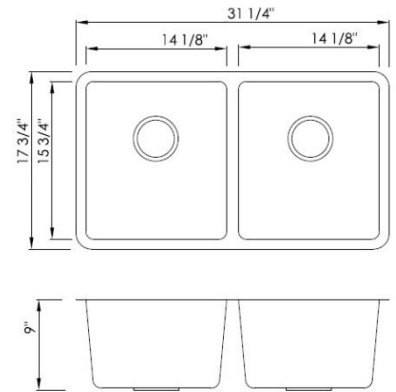

I

RUS3118 - SINGLE BOWL

SIZE: 31 1/8" x 18"
DEPTH: 9"
FINISH: Brushed Satin
PRICE: \$231.00
CORNERS: Rounded

RUD2918 - EQUAL DOUBLE

SIZE: 29 1/2" x 17 7/8"
DEPTH: 7 7/8"
FINISH: Brushed Satin
PRICE: \$261.00
CORNERS: Rounded

RUD3019-N - EQUAL DOUBLE

SIZE: 30" x 19"
DEPTH: 9"
FINISH: Brushed Satin
PRICE: \$376.00
CORNERS: Rounded

RUD3118-N - EQUAL DOUBLE

SIZE: 31 1/4" x 17 3/4"
DEPTH: 9"
FINISH: Brushed Satin
PRICE: \$393.00
CORNERS: Rounded

RUD3221-N - BIG LEFT SMALL RIGHT

SIZE: 32" x 21"
DEPTH: 9" / 8"
FINISH: Brushed Satin
PRICE: \$405.00
CORNERS: Rounded

RUD3221B - EXTRA BIG LEFT, SMALL RIGHT

SIZE: 31 1/2" x 20 1/2"

DEPTH: 9" / 7"

FINISH: Brushed Satin

RUD3319-N - EQUAL DOUBLE

SIZE: 33" x 19"

DEPTH: 9"

FINISH: Brushed Satin

PRICE: \$405.00

CORNERS: Rounded

RUD3321 - BIG LEFT SMALL RIGHT

SIZE: 31 3/4" x 20 1/2"