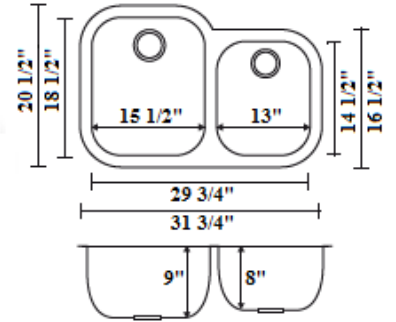

SIZE: 31 3/4" x 20 1/2"

DEPTH: 9" / 8"

FINISH: Brushed Satin

PRICE: $231.00

CORNERS: Rounded