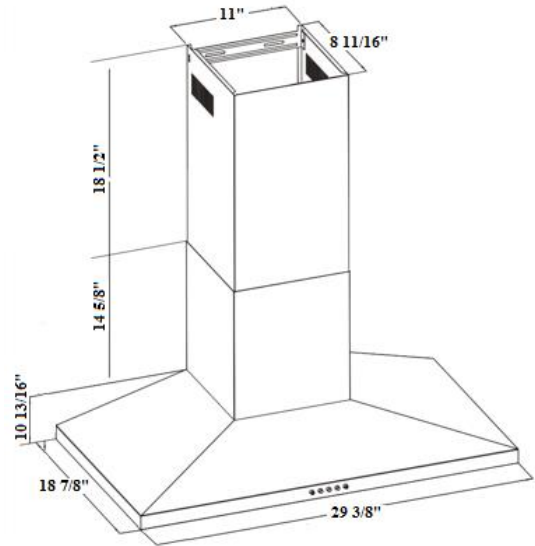

XC-WA0575P1D11 - CANOPY WALL-MOUNT RANGE HOOD

Price: $382.00

Specification	
Type	Canopy Wall-Mounted
Total Power (W)	220
Width	29 3/8"
Voltage & Frequency	120V, 60Hz
Motor	1 x 120W
Fan speed	3
Switch Control	Push button
Remote Control	N/A
Lamp type & power	LED, 2 x 3W
Filter	2 pieces Aluminum Filter, 5 layers
Dimension of outlet adapter	6" Round
Bottom Chimney	Yes
Top Chimney	Yes
Aluminum duct	Optional
Recirculation	Optional
Performance	
Max air flow CFM	400 (claim as 500cfm)
Noise level high speed (Sones)	7
Approval	
Approval	ETL