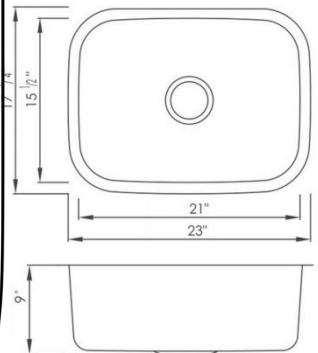

RUS1616 - SINGLE BOWL

SIZE: 16" x 16"
DEPTH: 8"
FINISH: Brushed Satin
PRICE: \$156.00
CORNERS: Rounded

RUS1618-N - SINGLE BOWL

SIZE: 16" X 17 3/4"
DEPTH: 9"
FINISH: Brushed Satin
PRICE: \$231.00
CORNERS: Rounded

RUS2117-N - SINGLE BOWL

SIZE: 21" X 17 1/2"
DEPTH: 9"
FINISH: Brushed Satin
PRICE: \$231.00
CORNERS: Rounded

RUS2318 - SINGLE BOWL

SIZE: 23" x 17 3/4"
DEPTH: 9"
FINISH: Brushed Satin
PRICE: \$197.00
CORNERS: Rounded

RUS2318-N - SINGLE BOWL

SIZE: 23" x 18"
DEPTH: 9"
FINISH: Brushed Satin
PRICE: \$254.00
CORNERS: Rounded

RUS2718 - SINGLE BOWL

SIZE: 27 1/8" x 17 7/8"

DEPTH: 9"

FINISH: Brushed Satin

PRICE: \$231.00

CORNERS: Rounded

RUS3018 - SINGLE BOWL

SIZE: 30" x 18"

DEPTH: 9"

FINISH: Brushed Satin

PRICE: \$261.00

CORNERS: Rounded

RUS3018-N - SINGLE BOWL

SIZE: 30" x 18"
DEPTH: 9"
FINISH: Brushed Satin
PRICE: \$346.00
CORNERS: Rounded