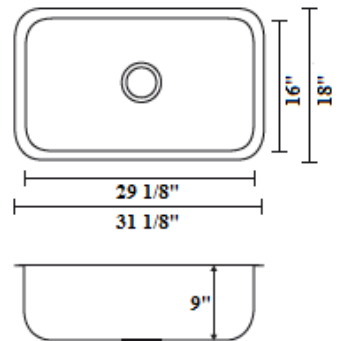

RUS2117-N - SINGLE BOWL

SIZE: 21" X 17 1/2"
DEPTH: 9"
FINISH: Brushed Satin
PRICE: \$231.00
CORNERS: Rounded

RUS2318 - SINGLE BOWL

SIZE: 23" x 17 3/4"
DEPTH: 9"
FINISH: Brushed Satin
PRICE: \$197.00
CORNERS: Rounded

RUS2318-N - SINGLE BOWL

SIZE: 23" x 18"
DEPTH: 9"
FINISH: Brushed Satin
PRICE: \$254.00
CORNERS: Rounded

RUS2718 - SINGLE BOWL

SIZE: 27 1/8" x 17 7/8"

DEPTH: 9"

FINISH: Brushed Satin

PRICE: \$231.00

CORNERS: Rounded

RUS3018 - SINGLE BOWL

SIZE: 30" x 18"

DEPTH: 9"

FINISH: Brushed Satin

PRICE: \$261.00

CORNERS: Rounded

RUS3018-N - SINGLE BOWL

SIZE: 30" x 18"
DEPTH: 9"
FINISH: Brushed Satin
PRICE: \$346.00
CORNERS: Rounded

I

RUS3118 - SINGLE BOWL

SIZE: 31 1/8" x 18"
DEPTH: 9"
FINISH: Brushed Satin
PRICE: \$231.00
CORNERS: Rounded

RUD2918 - EQUAL DOUBLE

SIZE: 29 1/2" x 17 7/8"
DEPTH: 7 7/8"
FINISH: Brushed Satin
PRICE: \$261.00
CORNERS: Rounded