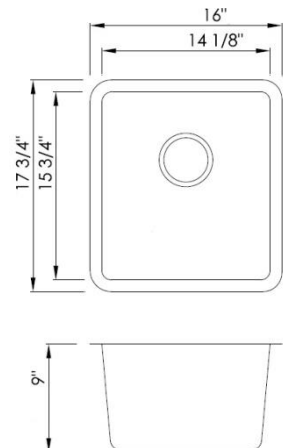

RUS1616 - SINGLE BOWL

SIZE: 16" x 16"
DEPTH: 8"
FINISH: Brushed Satin
PRICE: \$156.00
CORNERS: Rounded

RUS1618-N - SINGLE BOWL

SIZE: 16" X 17 3/4"
DEPTH: 9"
FINISH: Brushed Satin
PRICE: \$231.00
CORNERS: Rounded

RUS2117-N - SINGLE BOWL

SIZE: 21" X 17 1/2"
DEPTH: 9"
FINISH: Brushed Satin
PRICE: \$231.00
CORNERS: Rounded

RUS2318 - SINGLE BOWL

SIZE: 23" x 17 3/4"
DEPTH: 9"
FINISH: Brushed Satin
PRICE: \$197.00
CORNERS: Rounded

RUS2318-N - SINGLE BOWL

SIZE: 23" x 18"
DEPTH: 9"
FINISH: Brushed Satin
PRICE: \$254.00
CORNERS: Rounded

RUS2718 - SINGLE BOWL

SIZE: 27 1/8" x 17 7/8"

DEPTH: 9"

FINISH: Brushed Satin

PRICE: \$231.00

CORNERS: Rounded

RUD3319-N - EQUAL DOUBLE

SIZE: 33" x 19"

DEPTH: 9"

FINISH: Brushed Satin

PRICE: \$405.00

CORNERS: Rounded

RUD3321 - BIG LEFT SMALL RIGHT

SIZE: 31 3/4" x 20 1/2"