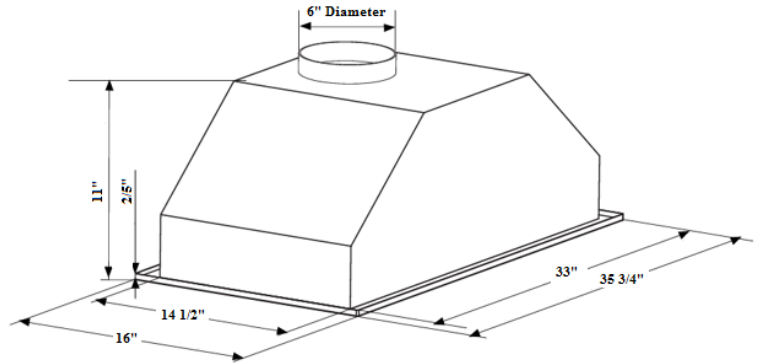

XC-F1175P1D11 - ELITE BUILT-IN RANGE HOOD

Price: $547.00 (Limited stock)

Specification	
Type	Under cabinet insert
Total Power (W)	430
Width	35 3/4"
Voltage & Frequency	120V, 60Hz
Motor	1 x 330W
Fan speed	3
Switch Control	Push button
Lamp type & power	LED, 2 x 3W
Filter	2 pieces baffle filter
Dimension of outlet adapter	6" round
Aluminum duct	Optional
Recirculation	N/A
Performance	
Max air flow CFM	600 (claim as 860cfm)
Noise level high speed (Sones)	10
Approval	
Approval	ETL