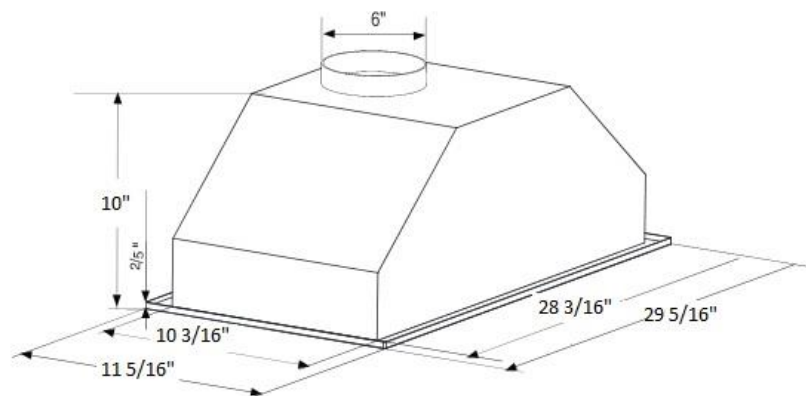

XC-F0675P1D11 - ELITE BUILT-IN RANGE HOOD

Price: $547.00

Specification	
Type	Under Cabinet insert
Total Power (W)	430
Width	29 3/4"
Voltage & Frequency	120V, 60Hz
Motor	1 x 330W
Fan speed	3
Switch Control	Push button
Lamp type & power	LED, 2 x 3W
Filter	2 pieces baffle filter
Dimension of outlet adapter	6" Round
Aluminum duct	Optional
Recirculation	N/A
Performance	
Max air flow CFM	600 (claim as 860cfm)
Noise level high speed (Sones)	10
Approval	
Approval	ETL