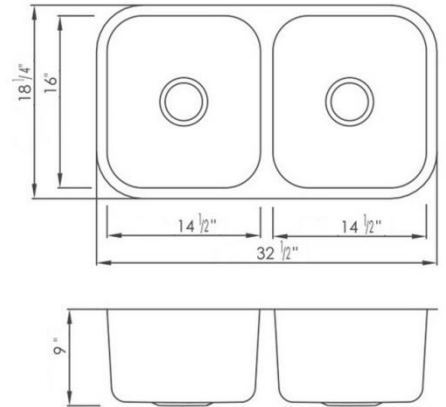

I

RUS3118 - SINGLE BOWL

SIZE: 31 1/8" x 18"
DEPTH: 9"
FINISH: Brushed Satin
PRICE: \$231.00
CORNERS: Rounded

RUD2918 - EQUAL DOUBLE

SIZE: 29 1/2" x 17 7/8"
DEPTH: 7 7/8"
FINISH: Brushed Satin
PRICE: \$261.00
CORNERS: Rounded

RUD3221-N - BIG LEFT SMALL RIGHT

SIZE: 32" x 21"
DEPTH: 9" / 8"
FINISH: Brushed Satin
PRICE: \$405.00
CORNERS: Rounded

RUD3221B - EXTRA BIG LEFT, SMALL RIGHT

SIZE: 31 1/2" x 20 1/2"

DEPTH: 9" / 7"

FINISH: Brushed Satin

PRICE: \$231.00

CORNERS: Rounded

RUD3318 - EQUAL DOUBLE

SIZE: 32 1/2" x 18 1/4"

DEPTH: 9"

FINISH: Brushed Satin

PRICE: \$289.00

CORNERS: Rounded

RUD3319-N - EQUAL DOUBLE

SIZE: 33" x 19"

DEPTH: 9"

FINISH: Brushed Satin

PRICE: \$405.00

CORNERS: Rounded

RUD3321 - BIG LEFT SMALL RIGHT

SIZE: 31 3/4" x 20 1/2"