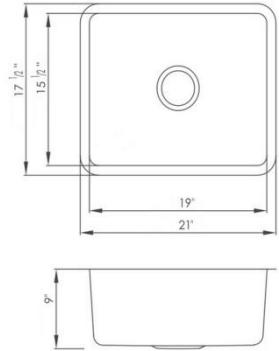

RUS1616 - SINGLE BOWL

SIZE: 16" x 16"
DEPTH: 8"
FINISH: Brushed Satin
PRICE: \$156.00
CORNERS: Rounded

RUS1618-N - SINGLE BOWL

SIZE: 16" X 17 3/4"
DEPTH: 9"
FINISH: Brushed Satin
PRICE: \$231.00
CORNERS: Rounded

RUS2117-N - SINGLE BOWL

SIZE: 21" X 17 1/2"
DEPTH: 9"
FINISH: Brushed Satin
PRICE: \$231.00
CORNERS: Rounded

RUS2318 - SINGLE BOWL

SIZE: 23" x 17 3/4"
DEPTH: 9"
FINISH: Brushed Satin
PRICE: \$197.00
CORNERS: Rounded

RUS2318-N - SINGLE BOWL

SIZE: 23" x 18"
DEPTH: 9"
FINISH: Brushed Satin
PRICE: \$254.00
CORNERS: Rounded

RUS2718 - SINGLE BOWL

SIZE: 27 1/8" x 17 7/8"

DEPTH: 9"

FINISH: Brushed Satin

PRICE: \$231.00

CORNERS: Rounded