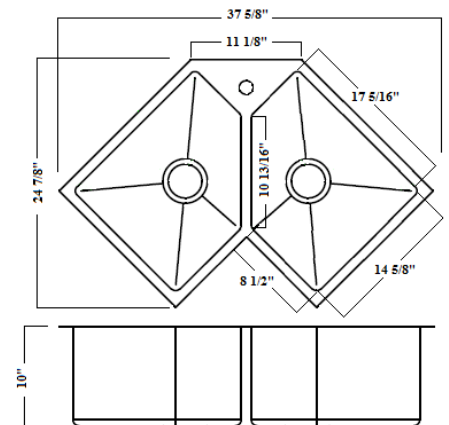

Built with exceptional sound deadening, resistant uniform brushed finish.

Material:

Make from durable Type 304 stainless steel, an optimal mix of nickel and chrome, making our sink ware exceptionally resistant to corrosion and stains for the life of the product. It provides a hygienic, scratchproof and resilient surface that requires minimal care and maintenance.

Sound deadening pads:

Made of natural rubber, the sound deadening pad helps to reduce the noise of clattering dishes and running water. The sound deadening pad is a common feature to all X-Calibur sinks.

Sound control undercoating:

Undercoating specially formulated and applied over super silencer pad. It reduces the noise of clattering dishes, running water and thermally insulates your sink keeping hot soaking water hot for longer.

Certified by CUPC/IAPMO

International Association of Plumbing and Mechanical Officials.

Warranty:

Lifetime Limited buyer warranty to be free of all manufacturing defects under normal use.