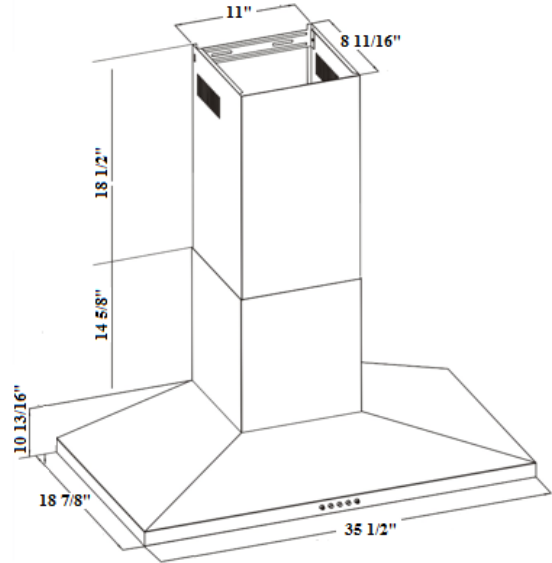

XC-WA0590P1D11 - CANOPY WALL-MOUNT RANGE HOOD

Price: $449.00

Specification	
Type	Canopy Wall-Mounted
Total Power (W)	220
Width	36 1/2"
Voltage & Frequency	120V, 60Hz
Motor	1 x 120W
Fan speed	3
Switch Control	Push button
Remote Control	N/A
Lamp type & power	LED, 2 x 3W
Filter	2 pieces Aluminum Filter, 5 layers
Dimension of outlet adapter	6" Round
Bottom Chimney	Yes
Top Chimney	Yes
Aluminum duct	Optional
Recirculation	Optional
Performance	
Max air flow CFM	400 (claim as 500cfm)
Noise level high speed (Sones)	7
Approval	
Approval	ETL