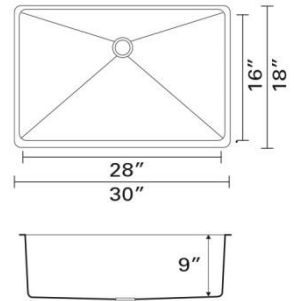

RUS2117-N - SINGLE BOWL

SIZE: 21" X 17 1/2"
DEPTH: 9"
FINISH: Brushed Satin
PRICE: \$231.00
CORNERS: Rounded

RUS2318 - SINGLE BOWL

SIZE: 23" x 17 3/4"
DEPTH: 9"
FINISH: Brushed Satin
PRICE: \$197.00
CORNERS: Rounded

RUS2318-N - SINGLE BOWL

SIZE: 23" x 18"
DEPTH: 9"
FINISH: Brushed Satin
PRICE: \$254.00
CORNERS: Rounded

RUS2718 - SINGLE BOWL

SIZE: 27 1/8" x 17 7/8"

DEPTH: 9"

FINISH: Brushed Satin

PRICE: \$231.00

CORNERS: Rounded

RUS3018 - SINGLE BOWL

SIZE: 30" x 18"

DEPTH: 9"

FINISH: Brushed Satin

PRICE: \$261.00

CORNERS: Rounded

RUS3018-N - SINGLE BOWL

SIZE: 30" x 18"
DEPTH: 9"
FINISH: Brushed Satin
PRICE: \$346.00
CORNERS: Rounded

I

RUS3118 - SINGLE BOWL

SIZE: 31 1/8" x 18"
DEPTH: 9"
FINISH: Brushed Satin
PRICE: \$231.00
CORNERS: Rounded

RUD2918 - EQUAL DOUBLE

SIZE: 29 1/2" x 17 7/8"
DEPTH: 7 7/8"
FINISH: Brushed Satin
PRICE: \$261.00
CORNERS: Rounded