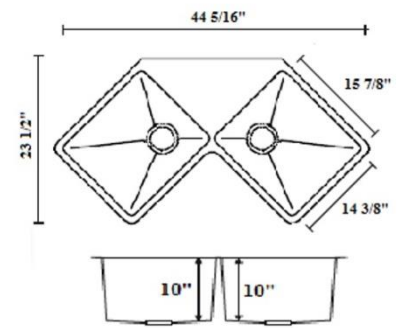

R-HLD4423 - BUTTERFLY

(Limited Stock)

SIZE: 44 5/16" x 23 1/2"

DEPTH: 10"

FINISH: Brushed Satin

PRICE: $607.00

CORNERS: Rounded

R-HLD3825 - BUTTERFLY

(Limited Stock)

SIZE: 24 7/8" x 37 5/8"

DEPTH: 10"

FINISH: Brushed Satin

PRICE: $561.00

CORNERS: Rounded

Built with exceptional sound deadening, resistant uniform brushed finish.

Material:

Make from durable Type 304 stainless steel, an optimal mix of nickel and chrome, making our sink ware exceptionally resistant to corrosion and stains for the life of the product. It provides a hygienic, scratchproof and resilient surface that requires minimal care and maintenance.

Sound deadening pads:

Made of natural rubber, the sound deadening pad helps to reduce the noise of clattering dishes and running water. The sound deadening pad is a common feature to all X-Calibur sinks.

Sound control undercoating:

Undercoating specially formulated and applied over super silencer pad. It reduces the noise of clattering dishes, running water and thermally insulates your sink keeping hot soaking water hot for longer.

Certified by CUPC/IAPMO

International Association of Plumbing and Mechanical Officials.

Warranty:

Lifetime Limited buyer warranty to be free of all manufacturing defects under normal use.