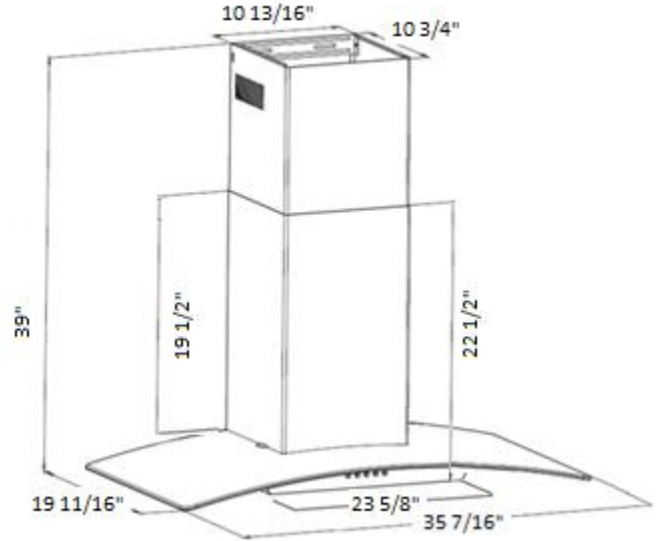

XC-WG0190P1D11 - GLASS RANGE HOOD

Price: $435.00

Specification	
Type	Wall-Mounted
Total Power (W)	220
Width	
Voltage & Frequency	120V, 60Hz
Motor	1 x 120W
Fan speed	3
Switch Control	Push Button
Remote Control	N/A
Lamp type & power	LED, 2 x 3W
Filter	2 pieces Aluminum Filter, 5 layers
Dimension of outlet adapter	6" Round
Bottom Chimney	Yes
Top Chimney	Yes
Aluminum duct	Optional
Recirculation	Optional
Performance	
Max air flow CFM	400 (claim as 500cfm)
Noise level high speed (Sones)	7
Approval	
Approval	ETL