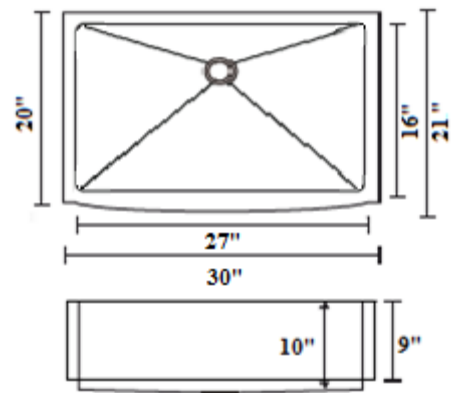

SIZE: 30" x 21"
DEPTH: 10"
FINISH: Brushed Satin
PRICE: $520.00
CORNERS: Rounded