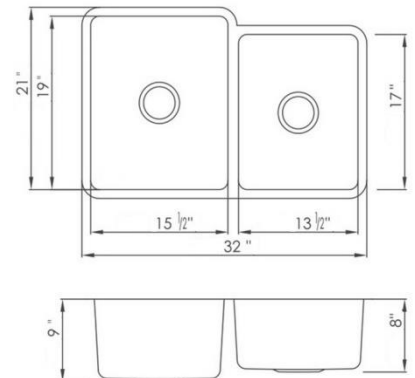

I

RUS3118 - SINGLE BOWL

SIZE: 31 1/8" x 18"
DEPTH: 9"
FINISH: Brushed Satin
PRICE: \$231.00
CORNERS: Rounded

RUD2918 - EQUAL DOUBLE

SIZE: 29 1/2" x 17 7/8"
DEPTH: 7 7/8"
FINISH: Brushed Satin
PRICE: \$261.00
CORNERS: Rounded

RUD3019-N - EQUAL DOUBLE

SIZE: 30" x 19"
DEPTH: 9"
FINISH: Brushed Satin
PRICE: \$376.00
CORNERS: Rounded

RUD3118-N - EQUAL DOUBLE

SIZE: 31 1/4" x 17 3/4"
DEPTH: 9"
FINISH: Brushed Satin
PRICE: \$393.00
CORNERS: Rounded

RUD3221-N - BIG LEFT SMALL RIGHT

SIZE: 32" x 21"
DEPTH: 9" / 8"
FINISH: Brushed Satin
PRICE: \$405.00
CORNERS: Rounded

RUD3221B - EXTRA BIG LEFT, SMALL RIGHT

SIZE: 31 1/2" x 20 1/2"

DEPTH: 9" / 7"

FINISH: Brushed Satin

PRICE: \$231.00

CORNERS: Rounded

RUD3318 - EQUAL DOUBLE

SIZE: 32 1/2" x 18 1/4"

DEPTH: 9"

FINISH: Brushed Satin

PRICE: \$289.00

CORNERS: Rounded