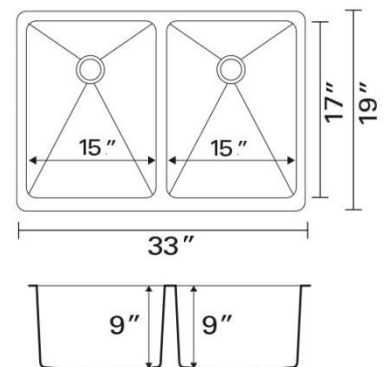

I

RUS3118 - SINGLE BOWL

SIZE: 31 1/8" x 18"
DEPTH: 9"
FINISH: Brushed Satin
PRICE: \$231.00
CORNERS: Rounded

RUD2918 - EQUAL DOUBLE

SIZE: 29 1/2" x 17 7/8"
DEPTH: 7 7/8"
FINISH: Brushed Satin
PRICE: \$261.00
CORNERS: Rounded

RUD3221-N - BIG LEFT SMALL RIGHT

SIZE: 32" x 21"
DEPTH: 9" / 8"
FINISH: Brushed Satin
PRICE: \$405.00
CORNERS: Rounded

RUD3221B - EXTRA BIG LEFT, SMALL RIGHT

SIZE: 31 1/2" x 20 1/2"

DEPTH: 9" / 7"

FINISH: Brushed Satin

PRICE: \$231.00

CORNERS: Rounded

RUD3318 - EQUAL DOUBLE

SIZE: 32 1/2" x 18 1/4"

DEPTH: 9"

FINISH: Brushed Satin

PRICE: \$289.00

CORNERS: Rounded

RUD3319-N - EQUAL DOUBLE

SIZE: 33" x 19"

DEPTH: 9"

FINISH: Brushed Satin

PRICE: \$405.00

CORNERS: Rounded

RUD3321 - BIG LEFT SMALL RIGHT

SIZE: 31 3/4" x 20 1/2"