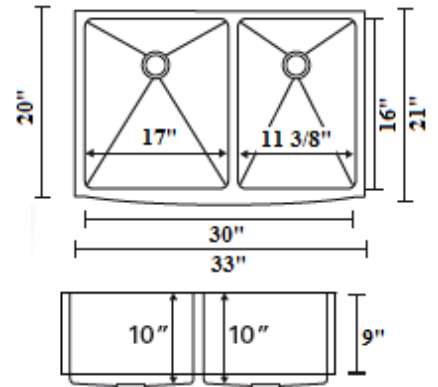

R-FHD3321 - APRON EQUAL DOUBLE

SIZE: 33" x 21"
DEPTH: 10"
FINISH: Brushed Satin
PRICE: \$549.00
CORNERS: Rounded

R-FHD3321L - APRON DOUBLE

SIZE: 33" x 21"
DEPTH: 10"
FINISH: Brushed Satin
PRICE: \$576.00
CORNERS: Rounded

R-HUD3218L - BIG LEFT, SMALL RIGHT (Limited Stock)

SIZE: 32" x 18"
DEPTH: 9"
FINISH: Brushed Satin
PRICE: \$431.00
CORNERS: Rounded

R-HLD4423 - BUTTERFLY

(Limited Stock)

SIZE: 44 5/16" x 23 1/2"

DEPTH: 10"