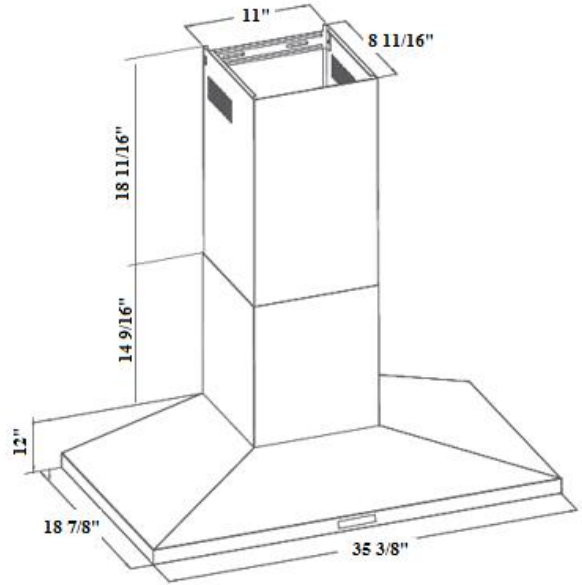

XC-WA0690F11D12 - CANOPY WALL-MOUNT RANGE HOOD

Price: $692.00

Specification	
Type	Canopy Wall-Mounted
Total Power (W)	430
Width	35 3/8"
Voltage & Frequency	120V, 60Hz
Motor	1 x 330W
Fan speed	3
Switch Control	Soft touch timer delay, Filter indication
Remote Control	Yes
Lamp type & power	LED, 2 x 3.5W
Filter	Baffle Filter
Dimension of outlet adapter	6" Round
Bottom Chimney	Yes
Top Chimney	Yes
Aluminum duct	Optional
Recirculation	Optional
Performance	
Max air flow CFM	500 (claim as 860cfm)
Noise level high speed (Sones)	10
Approval	
Approval	ETL