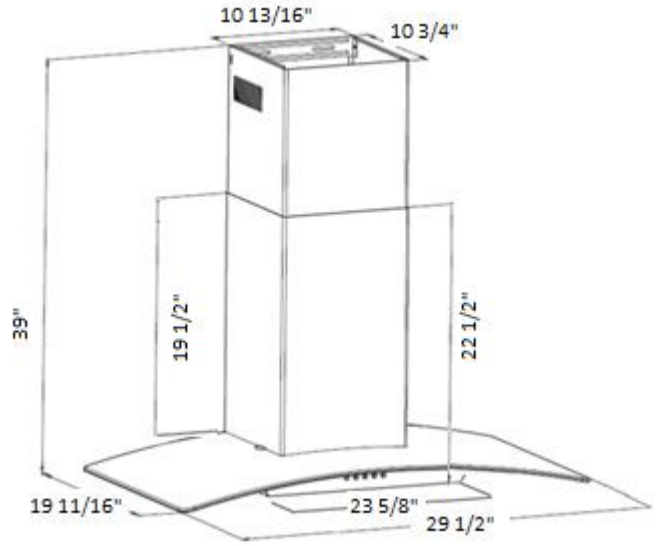

XC-WG0175P1D11 - GLASS RANGE HOOD

Price: $426.00

Specification	
Type	Wall-Mounted
Total Power (W)	220
Width	
Voltage & Frequency	120V, 60Hz
Motor	1 x 120W
Fan speed	3
Switch Control	Push Button
Remote Control	N/A
Lamp type & power	LED, 2 x 3W
Filter	2 pieces Aluminum Filter, 5 layers
Dimension of outlet adapter	6" Round
Bottom Chimney	Yes
Top Chimney	Yes
Aluminum duct	Optional
Recirculation	Optional
Performance	
Max air flow CFM	400 (claim as 500cfm)
Noise level high speed (Sones)	7
Approval	
Approval	ETL