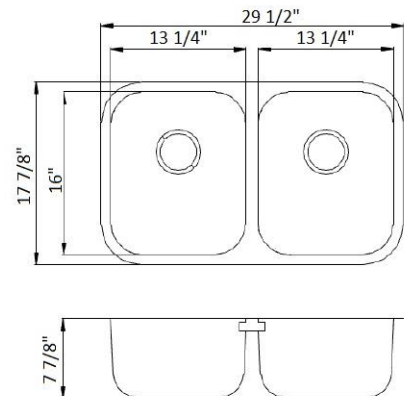

RUS3018 - SINGLE BOWL

SIZE: 30" x 18"

DEPTH: 9"

FINISH: Brushed Satin

PRICE: \$261.00

CORNERS: Rounded

RUS3018-N - SINGLE BOWL

SIZE: 30" x 18"
DEPTH: 9"
FINISH: Brushed Satin
PRICE: \$346.00
CORNERS: Rounded

I

RUS3118 - SINGLE BOWL

SIZE: 31 1/8" x 18"
DEPTH: 9"
FINISH: Brushed Satin
PRICE: \$231.00
CORNERS: Rounded

RUD2918 - EQUAL DOUBLE

SIZE: 29 1/2" x 17 7/8"
DEPTH: 7 7/8"
FINISH: Brushed Satin
PRICE: \$261.00
CORNERS: Rounded

RUD3019-N - EQUAL DOUBLE

SIZE: 30" x 19"
DEPTH: 9"
FINISH: Brushed Satin
PRICE: \$376.00
CORNERS: Rounded

RUD3118-N - EQUAL DOUBLE

SIZE: 31 1/4" x 17 3/4"
DEPTH: 9"
FINISH: Brushed Satin
PRICE: \$393.00
CORNERS: Rounded

RUD3221-N - BIG LEFT SMALL RIGHT

SIZE: 32" x 21"
DEPTH: 9" / 8"
FINISH: Brushed Satin
PRICE: \$405.00
CORNERS: Rounded

RUD3221B - EXTRA BIG LEFT, SMALL RIGHT

SIZE: 31 1/2" x 20 1/2"

DEPTH: 9" / 7"

FINISH: Brushed Satin