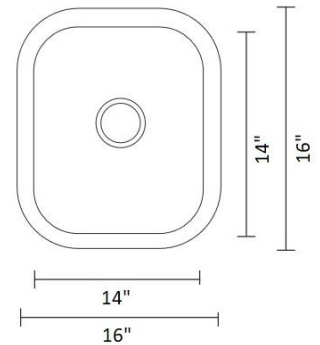

RUS1616 - SINGLE BOWL

SIZE: 16" x 16"
DEPTH: 8"
FINISH: Brushed Satin
PRICE: \$156.00
CORNERS: Rounded

RUS1618-N - SINGLE BOWL

SIZE: 16" X 17 3/4"
DEPTH: 9"
FINISH: Brushed Satin
PRICE: \$231.00
CORNERS: Rounded

RUS2117-N - SINGLE BOWL

SIZE: 21" X 17 1/2"
DEPTH: 9"
FINISH: Brushed Satin
PRICE: \$231.00
CORNERS: Rounded

RUS2318 - SINGLE BOWL

SIZE: 23" x 17 3/4"
DEPTH: 9"
FINISH: Brushed Satin
PRICE: \$197.00
CORNERS: Rounded

RUS2318-N - SINGLE BOWL

SIZE: 23" x 18"
DEPTH: 9"
FINISH: Brushed Satin
PRICE: \$254.00
CORNERS: Rounded

RUS2718 - SINGLE BOWL

SIZE: 27 1/8" x 17 7/8"

DEPTH: 9"

FINISH: Brushed Satin

PRICE: \$231.00

CORNERS: Rounded

RUD3319-N - EQUAL DOUBLE

SIZE: 33" x 19"

DEPTH: 9"

FINISH: Brushed Satin

PRICE: \$405.00

CORNERS: Rounded

RUD3321 - BIG LEFT SMALL RIGHT

SIZE: 31 3/4" x 20 1/2"