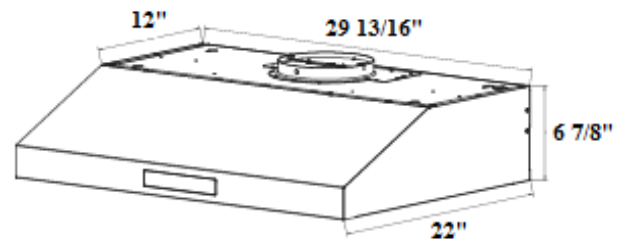

XC-GRUD3319-N
PRICE: \$61.00
(Requires two grids)

XC-SS304
PRICE: \$30.00

XC-TP
PRICE: \$6.00

RANGE HOODS

XC-B1076P1D11 - BABY PRO PLUS RANGE HOOD

Price: \$392.00

Specification	
Type	Under Cabinet Mounted
Total Power (W)	230
Width	29 13/16
Voltage & Frequency	120V, 60Hz
Motor	1 x 130W
Fan speed	3
Switch Control	Push button
Lamp type & power	LED, 2 x 3W
Filter	2 pieces Aluminum Filter, 5 Layers
Dimension of outlet adapter	6" Round; 3 1/4" x 10"
Aluminum duct	Optional
Recirculation	Yes
Performance	
Max air flow CFM	300
Noise level high speed (Sones)	6
Approval	
Approval	ETL