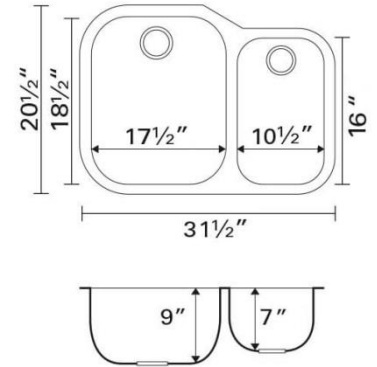

I

RUS3118 - SINGLE BOWL

SIZE: 31 1/8" x 18"
DEPTH: 9"
FINISH: Brushed Satin
PRICE: \$231.00
CORNERS: Rounded

RUD2918 - EQUAL DOUBLE

SIZE: 29 1/2" x 17 7/8"
DEPTH: 7 7/8"
FINISH: Brushed Satin
PRICE: \$261.00
CORNERS: Rounded

RUD3221-N - BIG LEFT SMALL RIGHT

SIZE: 32" x 21"
DEPTH: 9" / 8"
FINISH: Brushed Satin
PRICE: \$405.00
CORNERS: Rounded

RUD3221B - EXTRA BIG LEFT, SMALL RIGHT

SIZE: 31 1/2" x 20 1/2"

DEPTH: 9" / 7"

FINISH: Brushed Satin

PRICE: \$231.00

CORNERS: Rounded

RUD3318 - EQUAL DOUBLE

SIZE: 32 1/2" x 18 1/4"

DEPTH: 9"

FINISH: Brushed Satin

PRICE: \$289.00

CORNERS: Rounded

RUD3319-N - EQUAL DOUBLE

SIZE: 33" x 19"

DEPTH: 9"

FINISH: Brushed Satin

PRICE: \$405.00

CORNERS: Rounded

RUD3321 - BIG LEFT SMALL RIGHT

SIZE: 31 3/4" x 20 1/2"