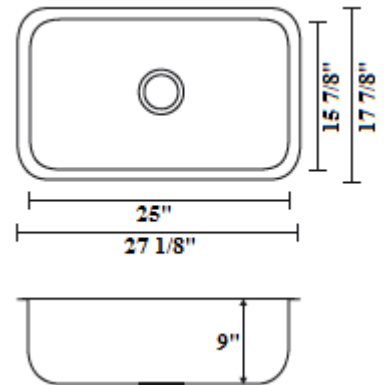

RUS2117-N - SINGLE BOWL

SIZE: 21" X 17 1/2"
DEPTH: 9"
FINISH: Brushed Satin
PRICE: \$231.00
CORNERS: Rounded

RUS2318 - SINGLE BOWL

SIZE: 23" x 17 3/4"
DEPTH: 9"
FINISH: Brushed Satin
PRICE: \$197.00
CORNERS: Rounded

RUS2318-N - SINGLE BOWL

SIZE: 23" x 18"
DEPTH: 9"
FINISH: Brushed Satin
PRICE: \$254.00
CORNERS: Rounded

RUS2718 - SINGLE BOWL

SIZE: 27 1/8" x 17 7/8"

DEPTH: 9"

FINISH: Brushed Satin

PRICE: \$231.00

CORNERS: Rounded

RUS3018 - SINGLE BOWL

SIZE: 30" x 18"

DEPTH: 9"

FINISH: Brushed Satin

PRICE: \$261.00

CORNERS: Rounded

RUS3018-N - SINGLE BOWL

SIZE: 30" x 18"
DEPTH: 9"
FINISH: Brushed Satin
PRICE: \$346.00
CORNERS: Rounded

I

RUS3118 - SINGLE BOWL

SIZE: 31 1/8" x 18"
DEPTH: 9"
FINISH: Brushed Satin
PRICE: \$231.00
CORNERS: Rounded

RUD2918 - EQUAL DOUBLE

SIZE: 29 1/2" x 17 7/8"
DEPTH: 7 7/8"
FINISH: Brushed Satin
PRICE: \$261.00
CORNERS: Rounded