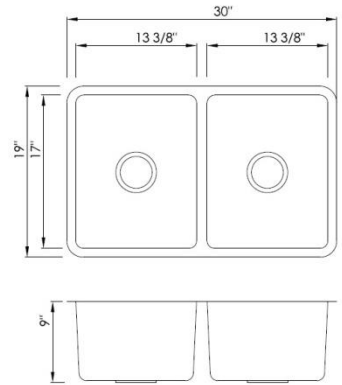

RUS3018 - SINGLE BOWL

SIZE: 30" x 18"

DEPTH: 9"

FINISH: Brushed Satin

PRICE: \$261.00

CORNERS: Rounded

RUS3018-N - SINGLE BOWL

SIZE: 30" x 18"
DEPTH: 9"
FINISH: Brushed Satin
PRICE: \$346.00
CORNERS: Rounded

I

RUS3118 - SINGLE BOWL

SIZE: 31 1/8" x 18"
DEPTH: 9"
FINISH: Brushed Satin
PRICE: \$231.00
CORNERS: Rounded

RUD2918 - EQUAL DOUBLE

SIZE: 29 1/2" x 17 7/8"
DEPTH: 7 7/8"
FINISH: Brushed Satin
PRICE: \$261.00
CORNERS: Rounded

RUD3019-N - EQUAL DOUBLE

SIZE: 30" x 19"
DEPTH: 9"
FINISH: Brushed Satin
PRICE: \$376.00
CORNERS: Rounded

RUD3118-N - EQUAL DOUBLE

SIZE: 31 1/4" x 17 3/4"
DEPTH: 9"
FINISH: Brushed Satin
PRICE: \$393.00
CORNERS: Rounded

RUD3221-N - BIG LEFT SMALL RIGHT

SIZE: 32" x 21"
DEPTH: 9" / 8"
FINISH: Brushed Satin
PRICE: \$405.00
CORNERS: Rounded

RUD3221B - EXTRA BIG LEFT, SMALL RIGHT

SIZE: 31 1/2" x 20 1/2"

DEPTH: 9" / 7"

FINISH: Brushed Satin