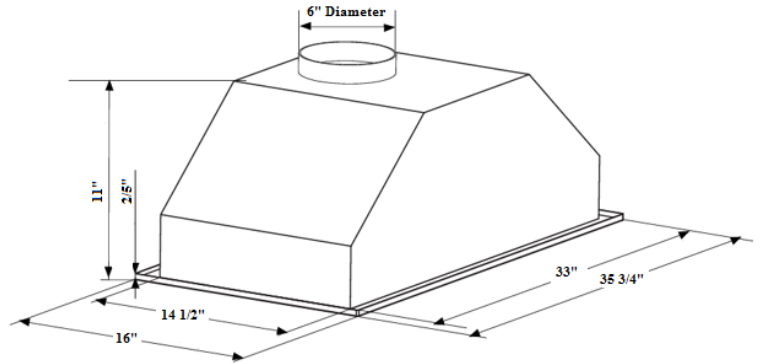

XC-F1190P1D11 - ELITE BUILT-IN RANGE HOOD

Price: $562.00

Specification	
Type	Under cabinet insert
Total Power (W)	430
Width	35 3/4"
Voltage & Frequency	120V, 60Hz
Motor	1 x 330W
Fan speed	3
Switch Control	Push button
Lamp type & power	LED, 2 x 3W
Filter	2 pieces baffle filter
Dimension of outlet adapter	6" round
Aluminum duct	Optional
Recirculation	N/A
Performance	
Max air flow CFM	600 (claim as 860cfm)
Noise level high speed (Sones)	10
Approval	
Approval	ETL