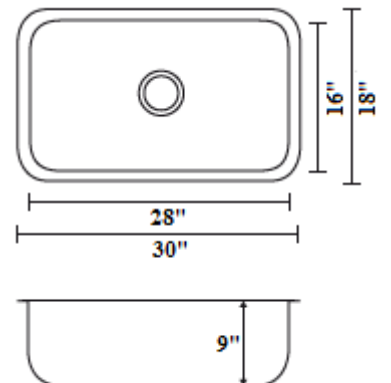

RUS2318-N - SINGLE BOWL

SIZE: 23" x 18"
DEPTH: 9"
FINISH: Brushed Satin
PRICE: \$254.00
CORNERS: Rounded

RUS2718 - SINGLE BOWL

SIZE: 27 1/8" x 17 7/8"

DEPTH: 9"

FINISH: Brushed Satin

PRICE: \$231.00

CORNERS: Rounded

RUS3018 - SINGLE BOWL

SIZE: 30" x 18"

DEPTH: 9"

FINISH: Brushed Satin

PRICE: \$261.00

CORNERS: Rounded

RUS3018-N - SINGLE BOWL

SIZE: 30" x 18"
DEPTH: 9"
FINISH: Brushed Satin
PRICE: \$346.00
CORNERS: Rounded

I

RUS3118 - SINGLE BOWL

SIZE: 31 1/8" x 18"
DEPTH: 9"
FINISH: Brushed Satin
PRICE: \$231.00
CORNERS: Rounded

RUD2918 - EQUAL DOUBLE

SIZE: 29 1/2" x 17 7/8"
DEPTH: 7 7/8"
FINISH: Brushed Satin
PRICE: \$261.00
CORNERS: Rounded

RUD3221-N - BIG LEFT SMALL RIGHT

SIZE: 32" x 21"
DEPTH: 9" / 8"
FINISH: Brushed Satin
PRICE: \$405.00
CORNERS: Rounded

RUD3221B - EXTRA BIG LEFT, SMALL RIGHT

SIZE: 31 1/2" x 20 1/2"

DEPTH: 9" / 7"

FINISH: Brushed Satin