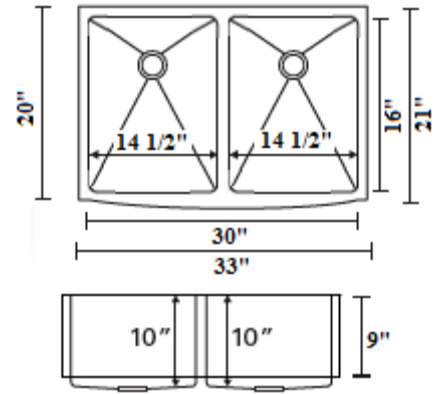

SIZE: 33" x 21"
DEPTH: 10"
FINISH: Brushed Satin
PRICE: $549.00
CORNERS: Rounded