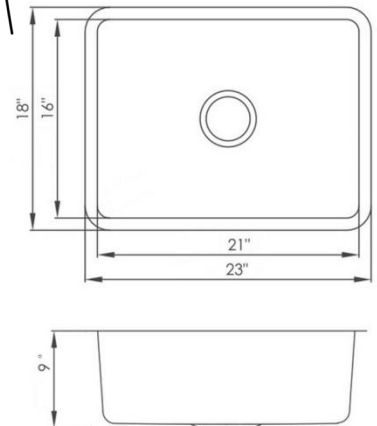

RUS1616 - SINGLE BOWL

SIZE: 16" x 16"
DEPTH: 8"
FINISH: Brushed Satin
PRICE: \$156.00
CORNERS: Rounded

RUS1618-N - SINGLE BOWL

SIZE: 16" X 17 3/4"
DEPTH: 9"
FINISH: Brushed Satin
PRICE: \$231.00
CORNERS: Rounded

RUS2117-N - SINGLE BOWL

SIZE: 21" X 17 1/2"
DEPTH: 9"
FINISH: Brushed Satin
PRICE: \$231.00
CORNERS: Rounded

RUS2318 - SINGLE BOWL

SIZE: 23" x 17 3/4"
DEPTH: 9"
FINISH: Brushed Satin
PRICE: \$197.00
CORNERS: Rounded

RUS2318-N - SINGLE BOWL

SIZE: 23" x 18"
DEPTH: 9"
FINISH: Brushed Satin
PRICE: \$254.00
CORNERS: Rounded

RUS2718 - SINGLE BOWL

SIZE: 27 1/8" x 17 7/8"

DEPTH: 9"

FINISH: Brushed Satin

PRICE: \$231.00

CORNERS: Rounded

RUS3018 - SINGLE BOWL

SIZE: 30" x 18"

DEPTH: 9"

FINISH: Brushed Satin

PRICE: \$261.00

CORNERS: Rounded

RUS3018-N - SINGLE BOWL

SIZE: 30" x 18"
DEPTH: 9"
FINISH: Brushed Satin
PRICE: \$346.00
CORNERS: Rounded