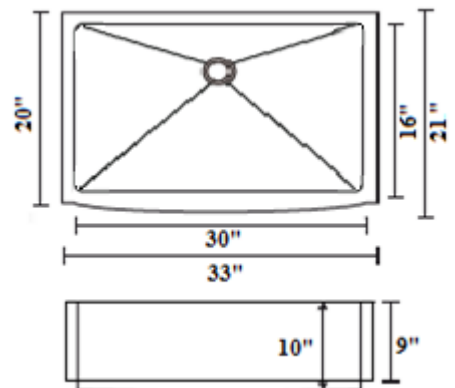

SIZE: 33" x 21"
DEPTH: 10"
FINISH: Brushed Satin
PRICE: $549.00
CORNERS: Rounded