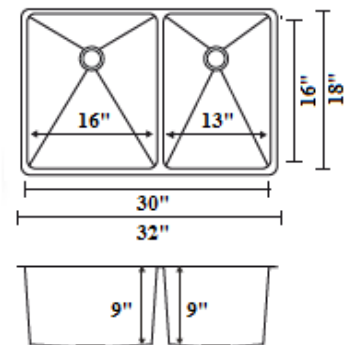

R-FHD3321 - APRON EQUAL DOUBLE

SIZE: 33" x 21"
DEPTH: 10"
FINISH: Brushed Satin
PRICE: \$549.00
CORNERS: Rounded

R-FHD3321L - APRON DOUBLE

SIZE: 33" x 21"
DEPTH: 10"
FINISH: Brushed Satin
PRICE: \$576.00
CORNERS: Rounded

R-HUD3218L - BIG LEFT, SMALL RIGHT (Limited Stock)

SIZE: 32" x 18"
DEPTH: 9"
FINISH: Brushed Satin
PRICE: \$431.00
CORNERS: Rounded

R-HLD4423 - BUTTERFLY

(Limited Stock)

SIZE: 44 5/16" x 23 1/2"

DEPTH: 10"

RUD3319-N - EQUAL DOUBLE

SIZE: 33" x 19"

DEPTH: 9"

FINISH: Brushed Satin

PRICE: \$405.00

CORNERS: Rounded

RUD3321 - BIG LEFT SMALL RIGHT

SIZE: 31 3/4" x 20 1/2"